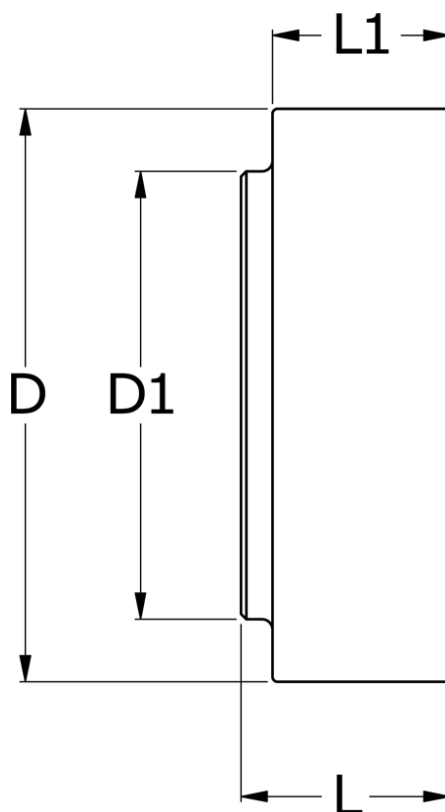

Data Sheet

Article number: 330644001

Description: Coupling N-Eupex str. 440
Part 1 (incl. rubber) without bore

Measures

D	= 440
D1	= 215
L	= 180
L1	= 86
Max bore	= 130
Torque (N m)	= 13500